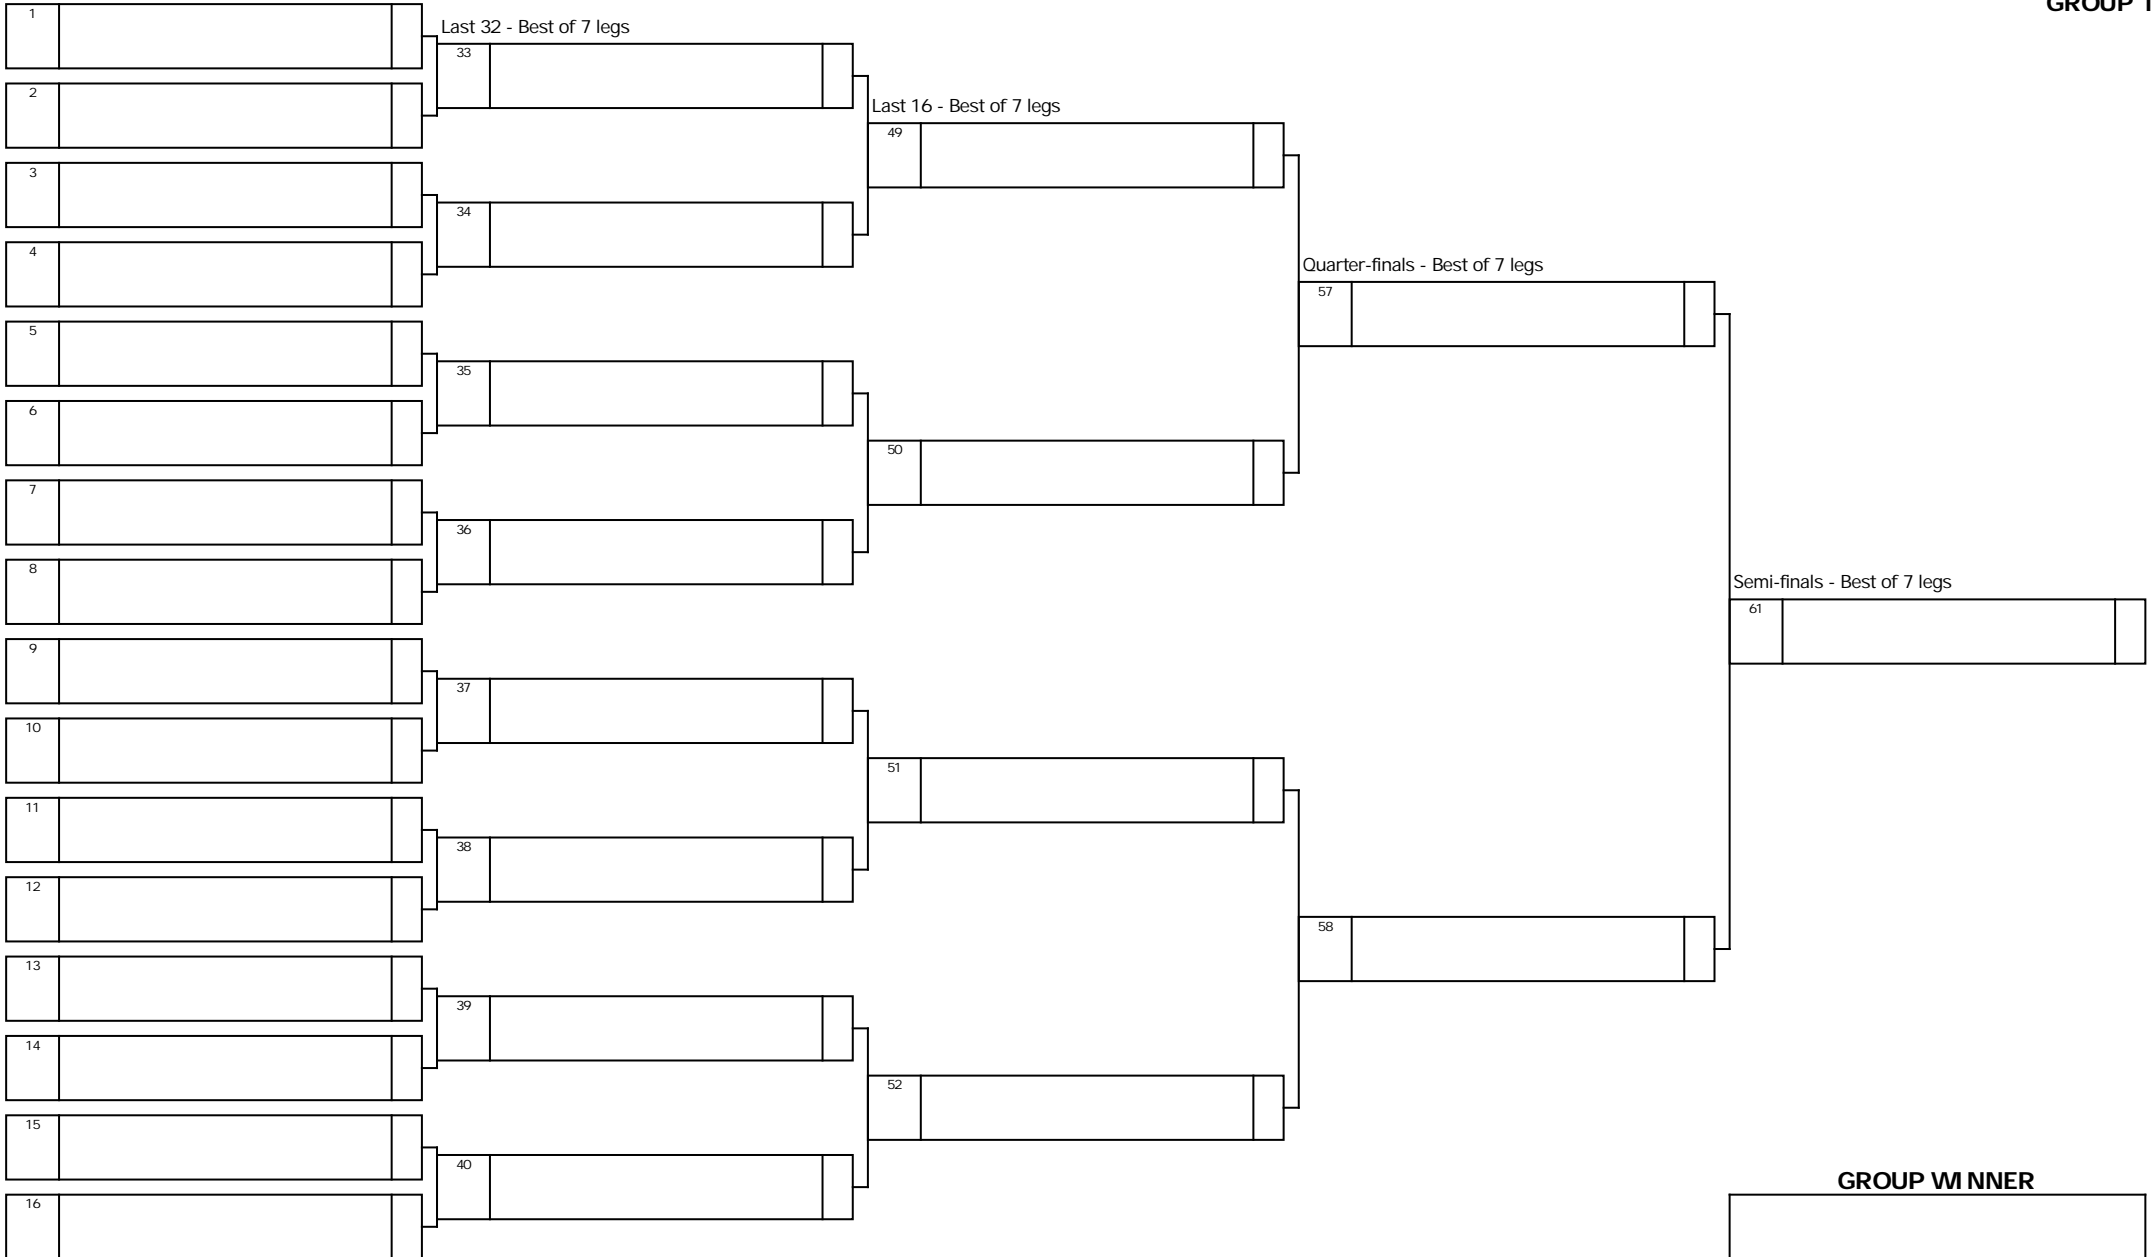

Last 64 - Best of 7 legs

GROUP 1

Last 64 - Best of 7 legs

GROUP 2

Last 32 - Best of 7 legs

33	
34	
35	
36	
37	
38	
39	
40	
41	
42	
43	
44	
45	
46	
47	
48	

Last 16 - Best of 7 legs

49	
50	
51	
52	
53	
54	
55	
56	

Quarter-finals - Best of 7 legs

57	
58	
59	
60	

Semi-finals - Best of 7 legs

61	
62	

Final - Best of 9 legs

63	21.73
	22.51

FINALS

CHAMPION