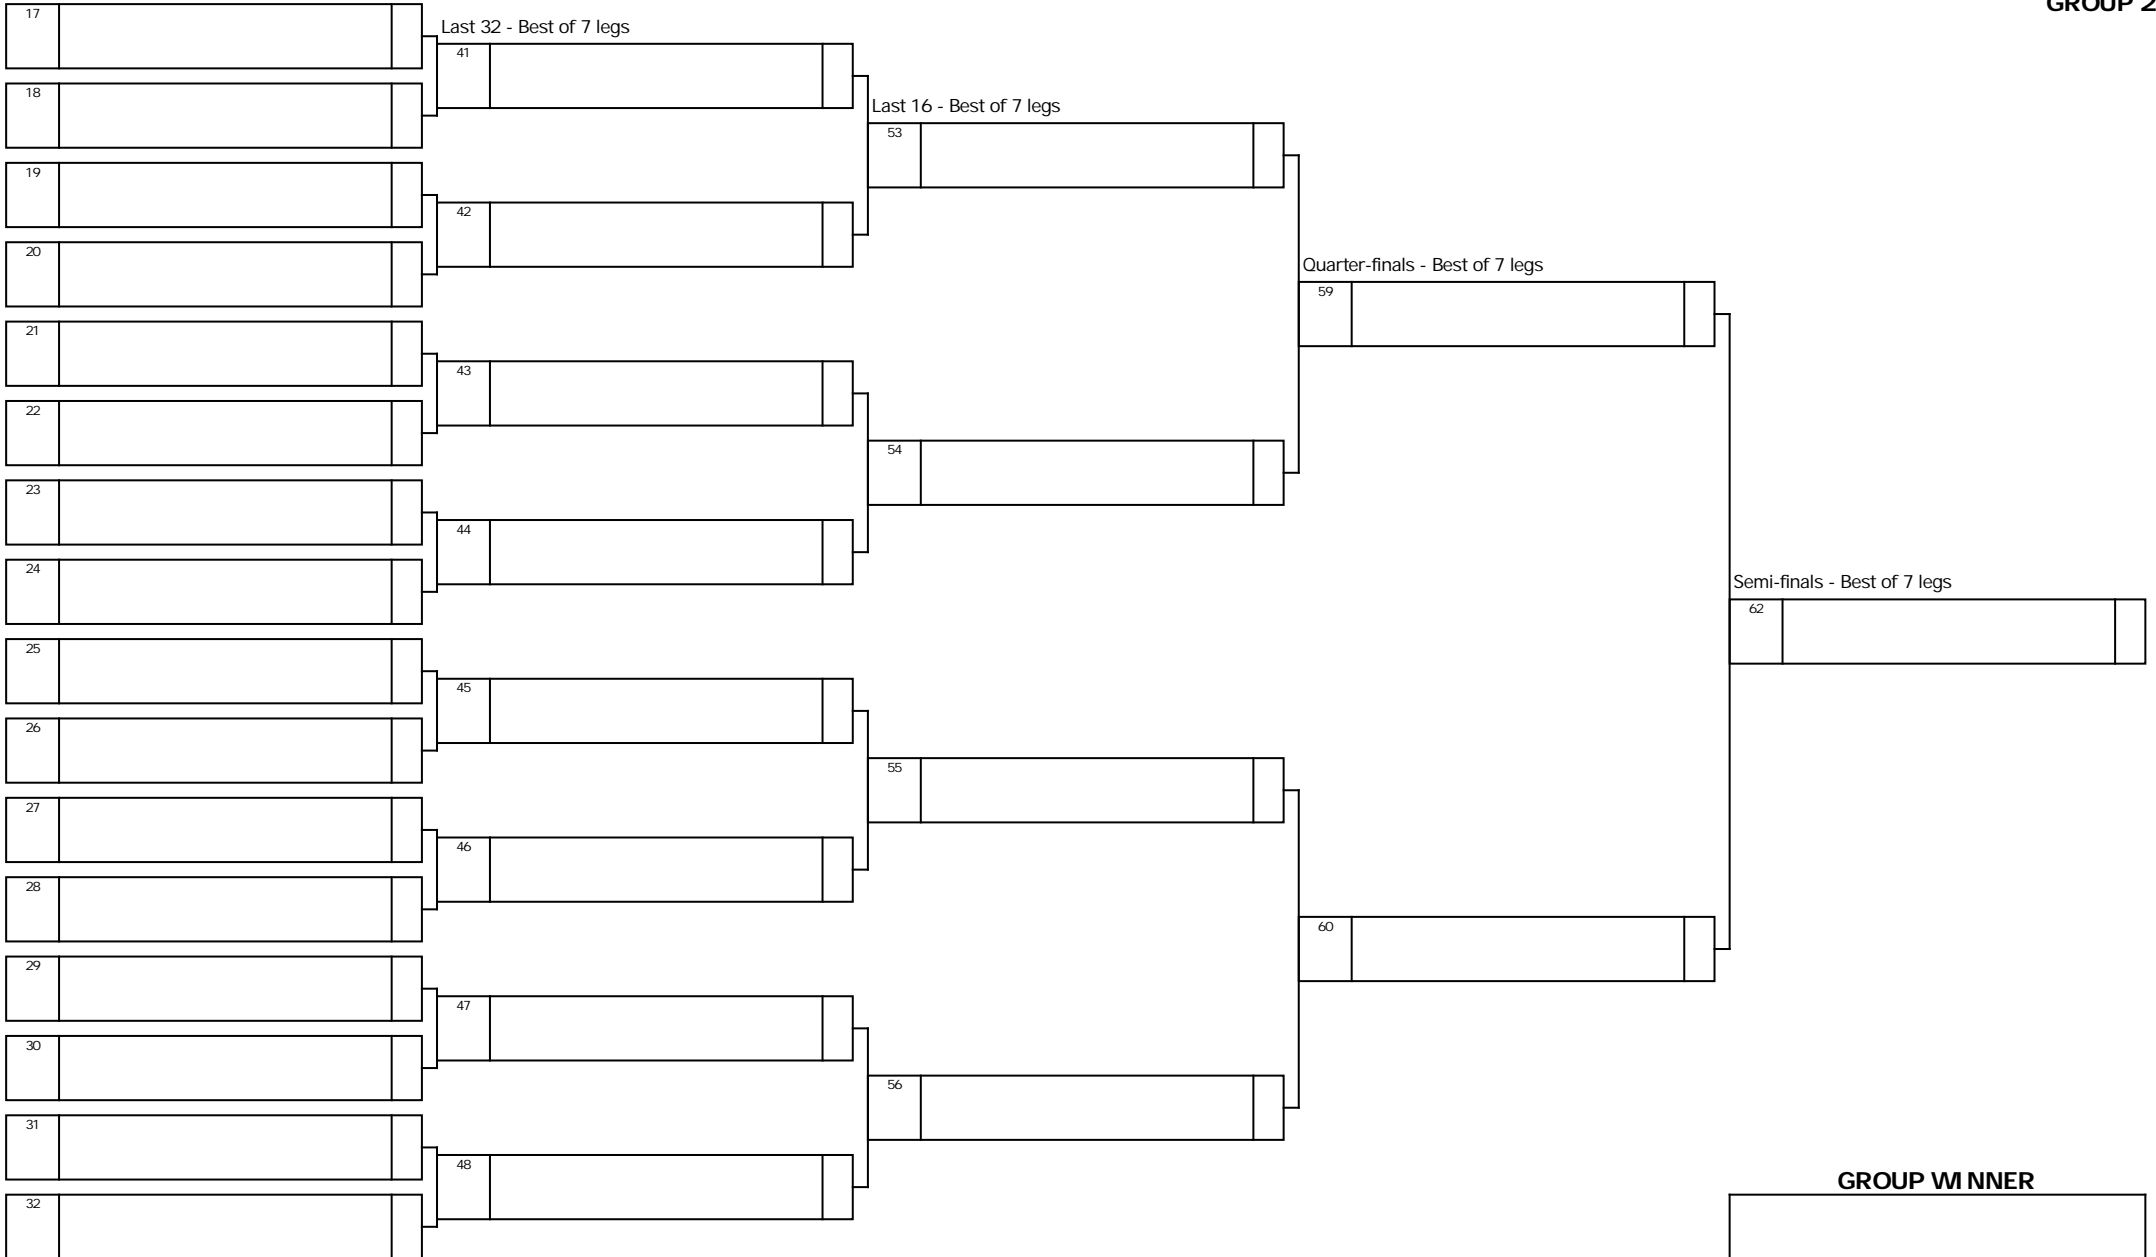

Last 64 - Best of 7 legs

GROUP 1

Last 64 - Best of 7 legs

GROUP 2

Last 32 - Best of 7 legs

33	
34	
35	
36	
37	
38	
39	
40	
41	
42	
43	
44	
45	
46	
47	
48	

Last 16 - Best of 7 legs

49	
50	
51	
52	
53	
54	
55	
56	

Quarter-finals - Best of 7 legs

57	
58	
59	
60	

Semi-finals - Best of 7 legs

61	
62	

Final - Best of 9 legs

63	21.73
	22.51

FINALS

CHAMPION